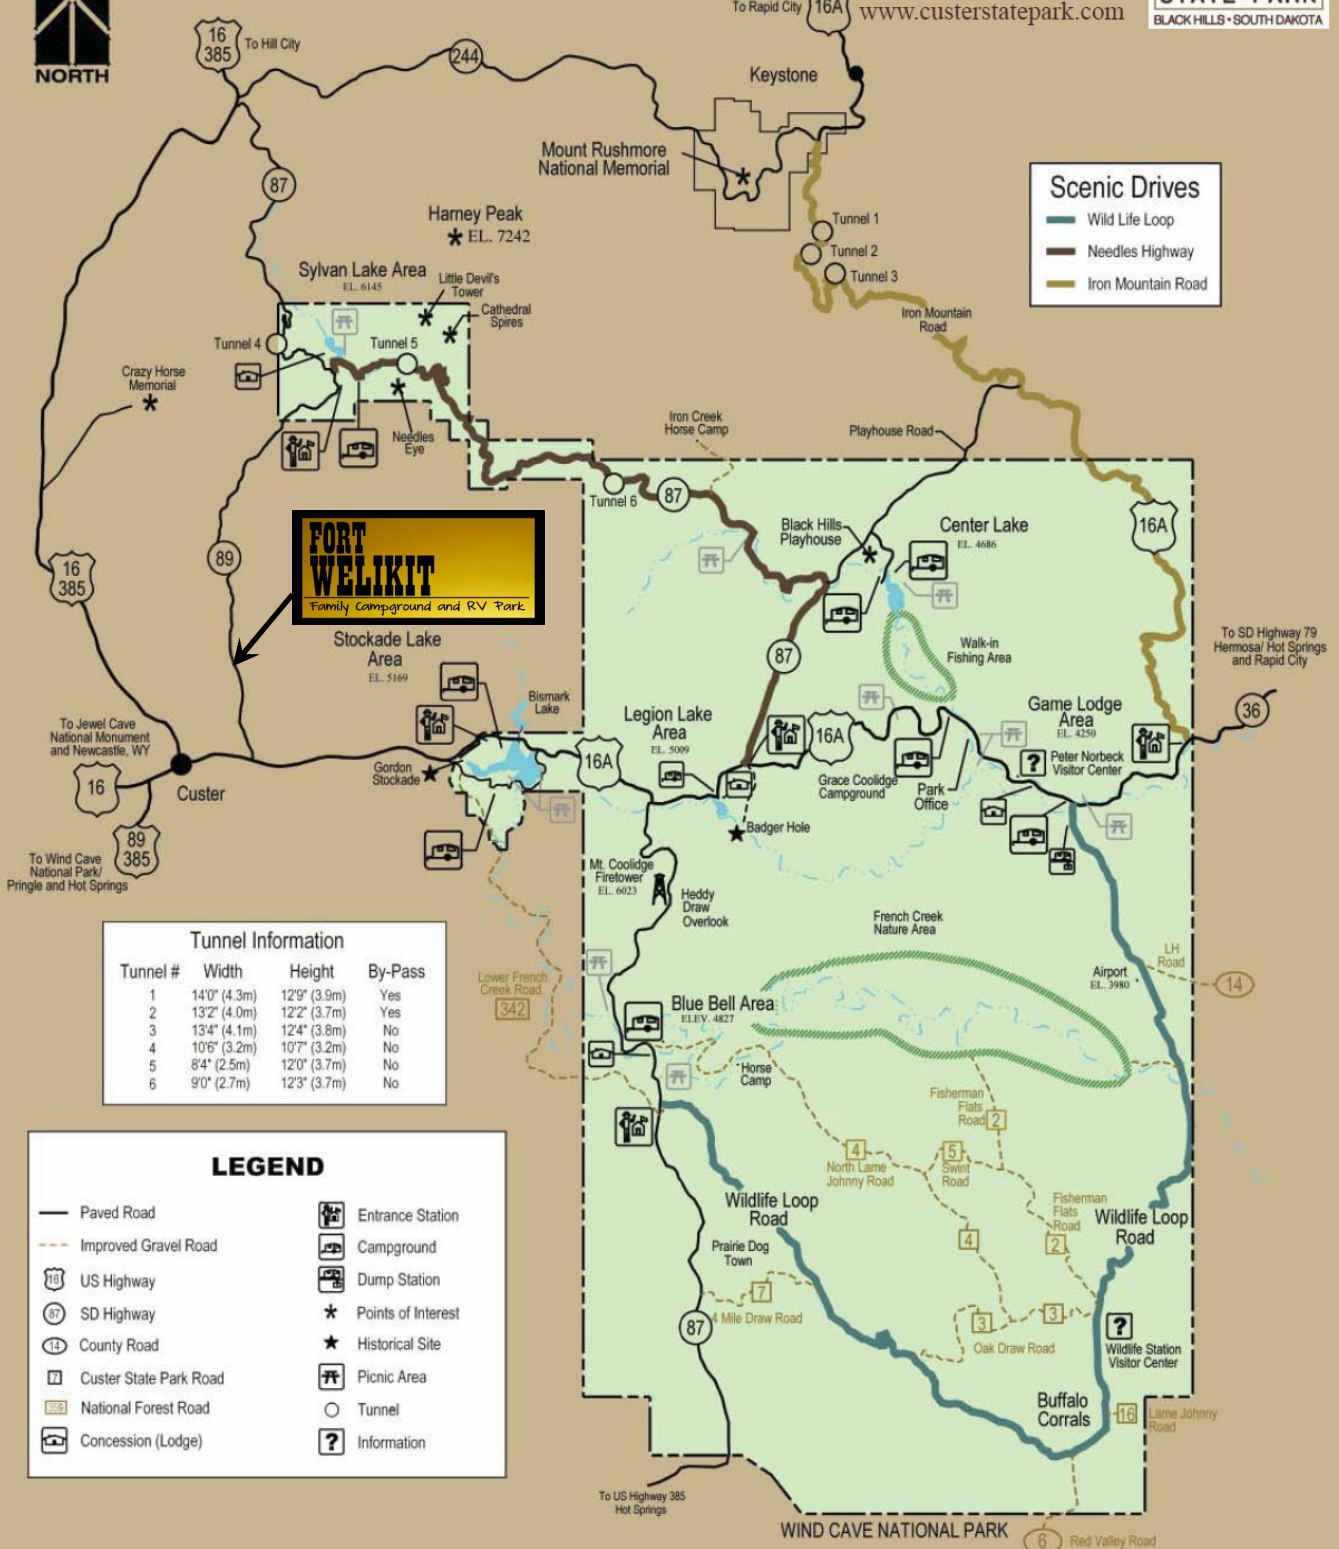

# Explore Custer State Park

Custer State Park  
 13329 US Highway 16A  
 Custer, SD 57730  
 605.255.4515  
 custerstatepark@state.sd.us  
 www.custerstatepark.com

[WWW.BLACKHILLSRV.COM](http://WWW.BLACKHILLSRV.COM)